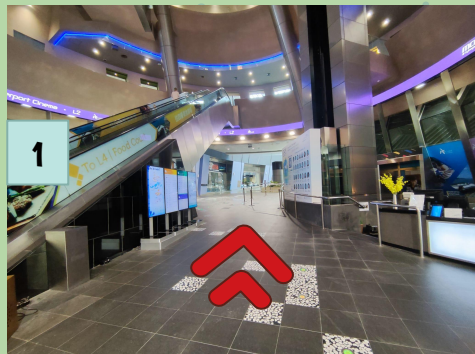

ARCADE
@CYBERPORT

數碼港
Cyberport

CYBERPAW ZONE 數碼港寵物樂園

寵物同行
Walk with Pets

數碼港寵物樂園現已開幕！ CyberPAW ZONE is NOW Opened!!

地點：戶外草地@數碼港商場
Venue: Outdoor Zone, Arcade@Cyberport

開放時間：上午9時 - 下午6時
Opening hours: 9AM - 6PM

探索路線圖 Exploration Route Map

進入數碼港商場後，
直行前往CyberArena。

When you arrive Arcade CS
Counter walk straight
towards CyberArena.

一直前行至 MCL 戲院，
由電梯到達L3樓層。

Go straight to find MCL
Cyberport and take the
elevator to L3.

於L3見到 Delaney's對面Les Amis
餐廳，於旁邊玻璃門前往戶外區域。

Access the outdoor area through
the glass doors next to Les Amis
(Opposite to Delaney's).

您抵達數碼港
寵物樂園！

You find it!

體驗設施介紹

Experience Facilities

Overview

體驗設施介紹 Experience Facilities Overview

1. 拍照樂園 Snap & Share Zone

您可以與愛寵在拍照樂園一起捕捉可愛瞬間，留下難忘的回憶。

You can capture unforgettable moments with your beloved pets in Snap & Share Zone .

2. 平衡木挑戰 Balance Beam Challenge

在平衡木挑戰區，您的寵物可以展示牠們的平衡能力，增強自信心。

In the Balance Beam Challenge, your pets can showcase their balancing skills and enhance their self-confidence.